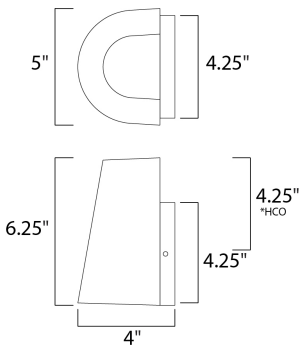

PRODUCT DESCRIPTION

Small scale outdoor lighting perfect for indoor and outdoor applications. The indirect exterior lighting not only provides illumination where you want but also highlights the building structure for a beautiful architectural effect. Available in four finishes: Black, Silver, Architectural Bronze, and White.

MEASUREMENTS

DIMENSION : 5" W x 6.25" H x 4" Ext
BACK PLATE : 4.33" W x 4.33" H x 4.25" HCO
HANGING WEIGHT : 1.83 lb

LAMPING

INPUT VOLTAGE : 120V
LUMENS : 450 Rated (220 Del.)
BULB : 1 x 6W LED AC Integrated , 6W Total
BULB INCLUDED : (Integrated)
DIMMABLE : Yes
CRI : 90+ CRI
COLOR_TEMP : 3000K
LIGHTING_DIRECTION : Up/Down

FINISHES OPTION

- Architectural Bronze (ABZ)
- Black (BK)
- Silver (SV)
- White (WT)

MATERIAL

Die Cast Aluminum

RATINGS

cETLus
Wet Location
For OutdoorADA
DARKSKY

ADDITIONAL

INSTALL UP/DOWN: Up/Down
RATED LIFE 35000 Hours
OPERATING TEMPERATURE:
-20°C (-4°F), 40°C (104°F)

PHOTOMETRIC: Report Found Online

Always consult a qualified electrician before installing any lighting product.